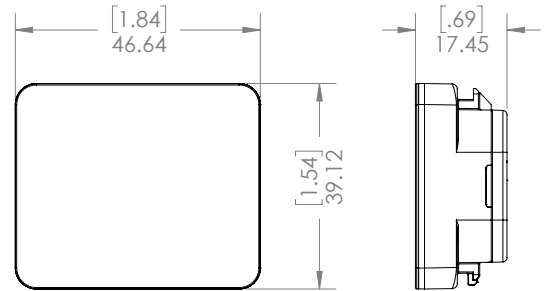

EPD150

TECHNICAL DATA

Active Display Area (mm)	27.6 x 27.6
Active Display Area (inch)	1.09 x 1.09
Battery Lifetime	Estimated 5 years *
Dimensions (mm)	47 x 39 x 17
Dimensions (inch)	1.85 x 1.54 x 0.67
Display Technology	Active Dot Matrix
ESL Operating Frequency	2.4GHZ
Operating Temperature	0°C to 40°C
Battery Qty/Size	1, 2477
Resolution (pixels)	152x152
Compliance	FCC/IC/CE
Packaging Unit (#labels/box)	440
Viewing Angle	180
# Usable Pages	10
Label Updates/hour	5000
Replacable Batteries	Yes
Weight (gram)	25.51
Weight (ounce)	0.9
Transmission Range	300M
Display colors	BW, BWR, BWY
Active NFC	Optional for Clara Products
LED	Optional for Clara Products
Wireless FW Upgrade	Yes
Pixel Density	140 dpi
Water Resistance	Yes
Cloud Enabled	Optional
Automated Geolocation	Yes
Rail Mountable	Yes
Housing Color	White