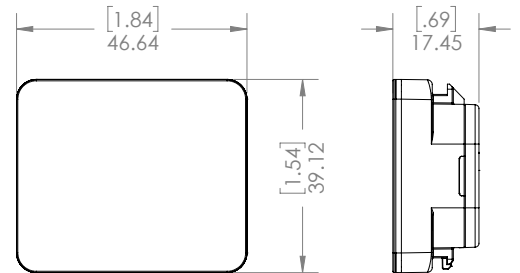

LCD150W

TECHNICAL DATA

Active Display Area (mm)	34.3 x 23.0
Active Display Area (inch)	1.35 x 0.91
Battery Lifetime	Estimated 5 years *
Dimensions (mm)	53 x 40 x 17
Dimensions (inch)	2.09 x 1.57 x 0.67
Display Technology	Passive Dot Matrix
ESL Operating Frequency	2.4GHZ
Operating Temperature	-5°C to 45°C
Battery Qty/Size	2, 2477
Resolution (pixels)	64x132
Compliance	FCC/IC/CE
Packaging Unit (#labels/box)	210
Viewing Angle	180
# Usable Pages	8
Label Updates/hour	10000
Replacable Batteries	Yes
Weight (gram)	45.36
Weight (ounce)	1.6
Transmission Range	300M
Display colors	BW
Active NFC	Not Available
LED	Not Available
Wireless FW Upgrade	No
Pixel Density	98 (h) x 70 (v) dpi
Water Resistance	Yes
Cloud Enabled	No
Automated Geolocation	Yes
Rail Mountable	Yes
Housing Color	White