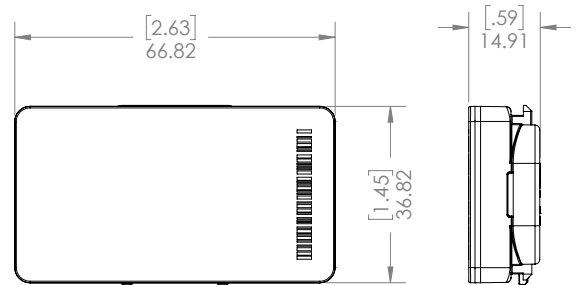

EPD210

TECHNICAL DATA

Active Display Area (mm)	48.6 x 23.8
Active Display Area (inch)	1.91 x 0.94
Battery Lifetime	Estimated 5 years *
Dimensions (mm)	67 x 37 x 14
Dimensions (inch)	2.64 x 1.46 x 0.55
Display Technology	Active Dot Matrix
ESL Operating Frequency	2.4GHZ
Operating Temperature	0°C to 40°C
Battery Qty/Size	2, 2450
Resolution (pixels)	104x212
Compliance	FCC/IC/CE
Packaging Unit (#labels/box)	360
Viewing Angle	180
# Usable Pages	10
Label Updates/hour	5000
Replacable Batteries	Yes
Weight (gram)	42.52
Weight (ounce)	1.5
Transmission Range	300M
Display colors	BW, BWR, BWY
Active NFC	Optional for Clara Products
LED	Optional for Clara Products
Wireless FW Upgrade	Yes
Pixel Density	111 dpi
Water Resistance	Yes
Cloud Enabled	Optional
Automated Geolocation	Yes
Rail Mountable	Yes
Housing Color	White