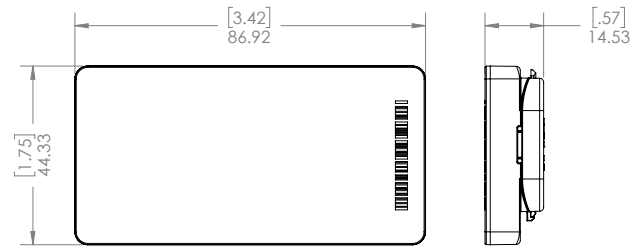

## TECHNICAL DATA

Active Display Area (mm)	66.9 x 29.1
Active Display Area (inch)	2.63 x 1.15
Battery Lifetime	Estimated 5 years *
Dimensions (mm)	87 x 44 x 14
Dimensions (inch)	3.43 x 1.73 x 0.55
Display Technology	Active Dot Matrix
ESL Operating Frequency	2.4GHZ
Operating Temperature	0°C to 40°C
Battery Qty/Size	2, 2450
Resolution (pixels)	128x296
Compliance	FCC/IC/CE
Packaging Unit (#labels/box)	150
Viewing Angle	180
# Usable Pages	10
Label Updates/hour	3000
Replacable Batteries	Yes
Weight (gram)	48.19
Weight (ounce)	1.7
Transmission Range	300M
Display colors	BW, BWR, BWY
Active NFC	Optional for Clara Products
LED	Optional for Clara Products
Wireless FW Upgrade	Yes
Pixel Density	112 dpi
Water Resistance	Yes
Cloud Enabled	Optional
Automated Geolocation	Yes
Rail Mountable	Yes
Housing Color	White