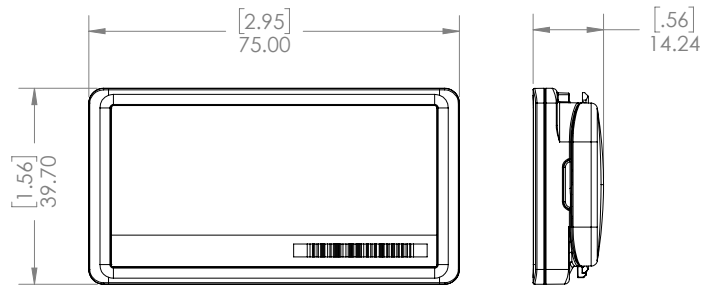

LCD250W

TECHNICAL DATA

Active Display Area (mm)	57.6 x 23.0
Active Display Area (inch)	2.27 x 0.91
Battery Lifetime	Estimated 5 years *
Dimensions (mm)	75 x 40 x 14
Dimensions (inch)	2.95 x 1.58 x 0.55
Display Technology	Passive Dot Matrix
ESL Operating Frequency	2.4GHZ
Operating Temperature	-5°C to 45°C
Battery Qty/Size	3, 2477
Resolution (pixels)	64x240
Compliance	FCC/IC/CE
Packaging Unit (#labels/box)	250
Viewing Angle	180
# Usable Pages	8
Label Updates/hour	8000
Replacable Batteries	Yes
Weight (gram)	53.86
Weight (ounce)	1.90
Transmission Range	300M
Display colors	BW
Active NFC	Not Available
LED	Not Available
Wireless FW Upgrade	No
Pixel Density	106 (h) x 70 (v) dpi
Water Resistance	Yes
Cloud Enabled	No
Automated Geolocation	Yes
Rail Mountable	Yes
Housing Color	White