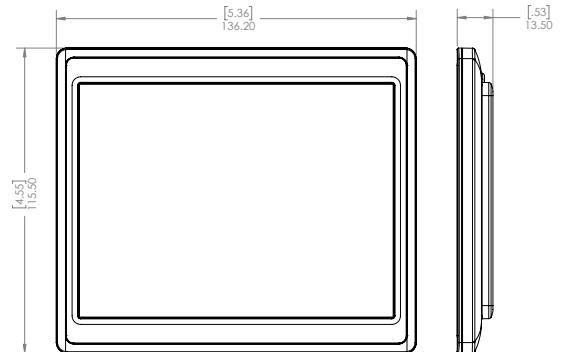

EPD580

TECHNICAL DATA

Active Display Area (mm)	118.8 x 88.3
Active Display Area (inch)	4.68 x 3.48
Battery Lifetime	Estimated 5 years *
Dimensions (mm)	136 x 115.5 x 13.5
Dimensions (inch)	5.35 x 4.55 x 0.53
Display Technology	Active Dot Matrix
ESL Operating Frequency	2.4GHZ
Operating Temperature	0°C to 40°C
Battery Qty/Size	8, 2450
Resolution (pixels)	448x600
Compliance	FCC/IC/CE
Packaging Unit (#labels/box)	40
Viewing Angle	180
# Usable Pages	10
Label Updates/hour	750
Replacable Batteries	Yes
Weight (gram)	181.4
Weight (ounce)	6.4
Transmission Range	300M
Display colors	BW, BWR, BWY
Active NFC	Optional for Clara Products
LED	Optional for Clara Products
Wireless FW Upgrade	Yes
Pixel Density	128 dpi
Water Resistance	Yes
Cloud Enabled	Optional
Automated Geolocation	Yes
Rail Mountable	Yes
Housing Color	White