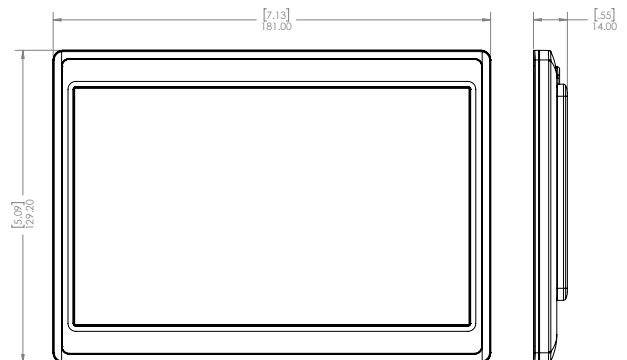

## TECHNICAL DATA

Active Display Area (mm)	163.2 x 97.9
Active Display Area (inch)	6.43 x 3.85
Battery Lifetime	Estimated 5 years *
Dimensions (mm)	181 x 129.2 x 14.8
Dimensions (inch)	7.13 x 5.09 x 0.58
Display Technology	Active Dot Matrix
ESL Operating Frequency	2.4GHZ
Operating Temperature	0°C to 40°C
Battery Qty/Size	12, 2450
Resolution (pixels)	384x640
Compliance	FCC/IC/CE
Packaging Unit (#labels/box)	20
Viewing Angle	180
# Usable Pages	10
Label Updates/hour	750
Replacable Batteries	Yes
Weight (gram)	255.1
Weight (ounce)	9.0
Transmission Range	300M
Display colors	BW, BWR, BWY
Active NFC	Optional for Clara Products
LED	Optional for Clara Products
Wireless FW Upgrade	Yes
Pixel Density	100 dpi
Water Resistance	Yes
Cloud Enabled	Optional
Automated Geolocation	Yes
Rail Mountable	Yes
Housing Color	White